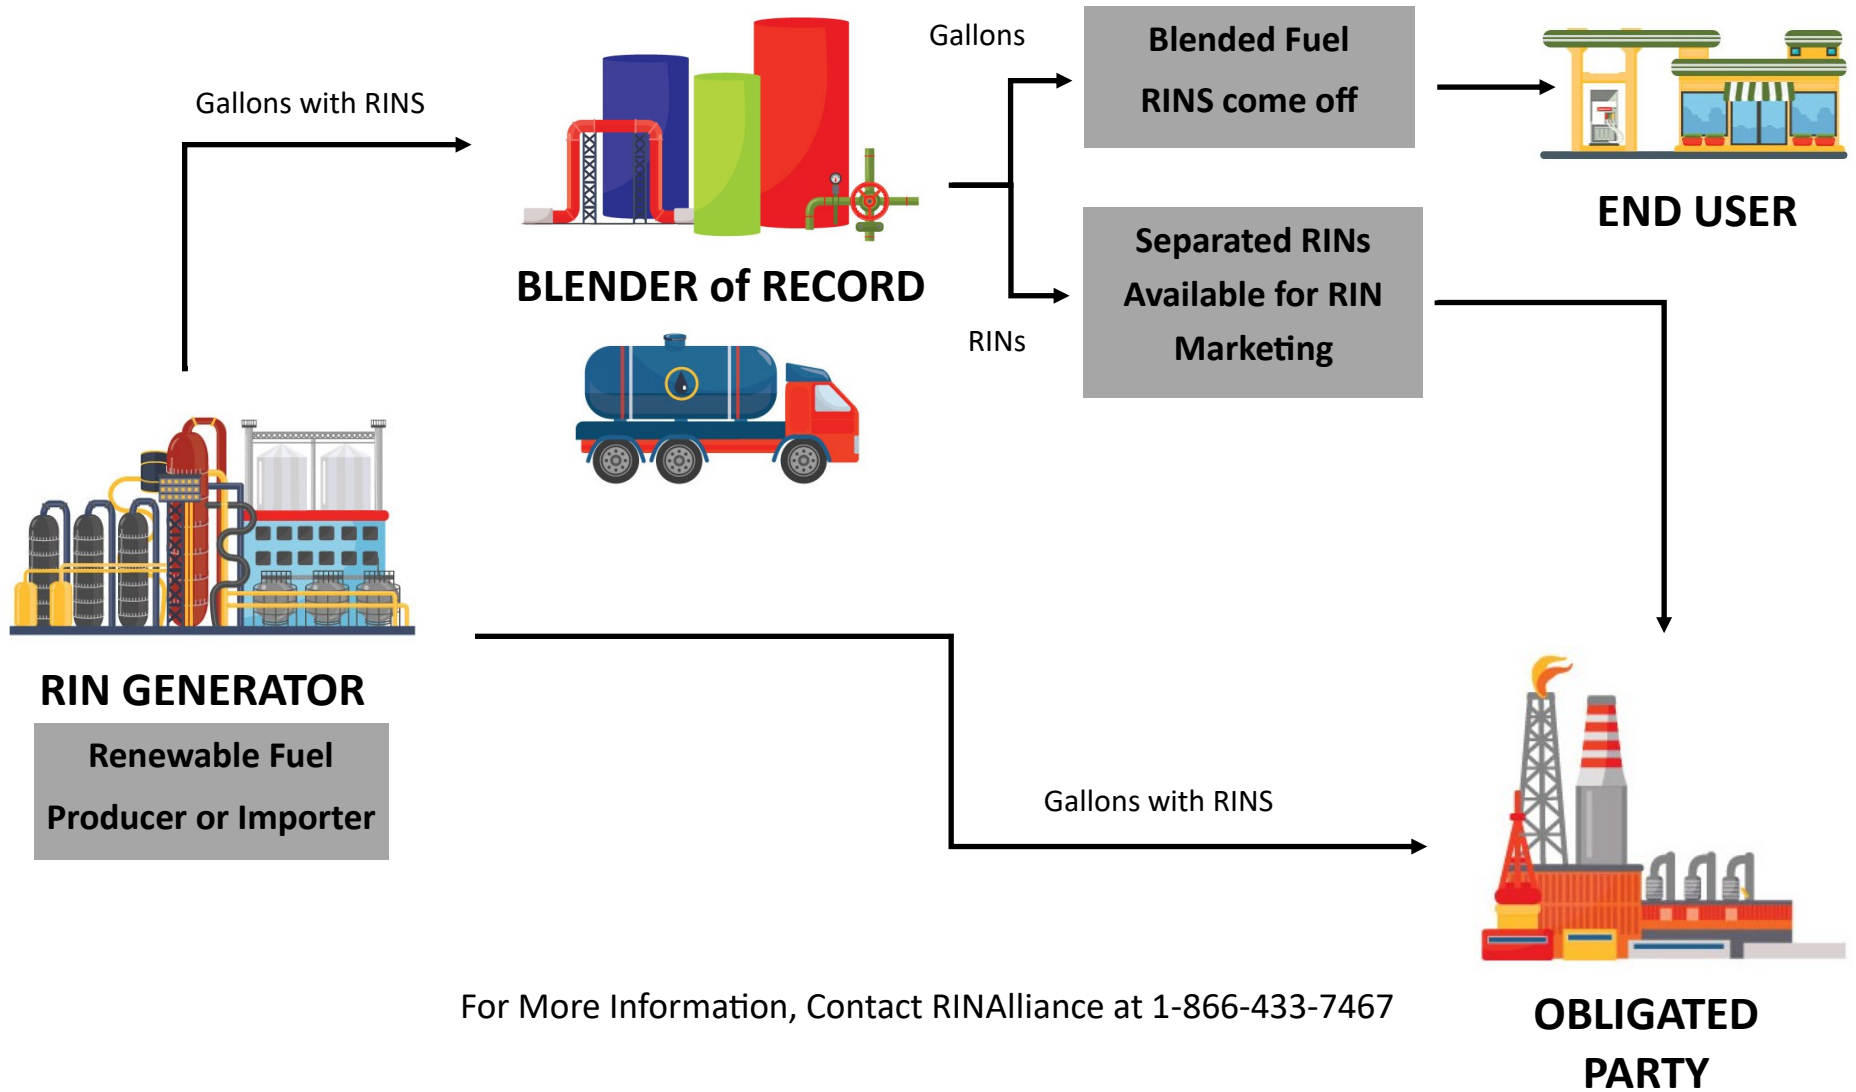

Standard RIN Flow

For More Information, Contact RINAlliance at 1-866-433-7467